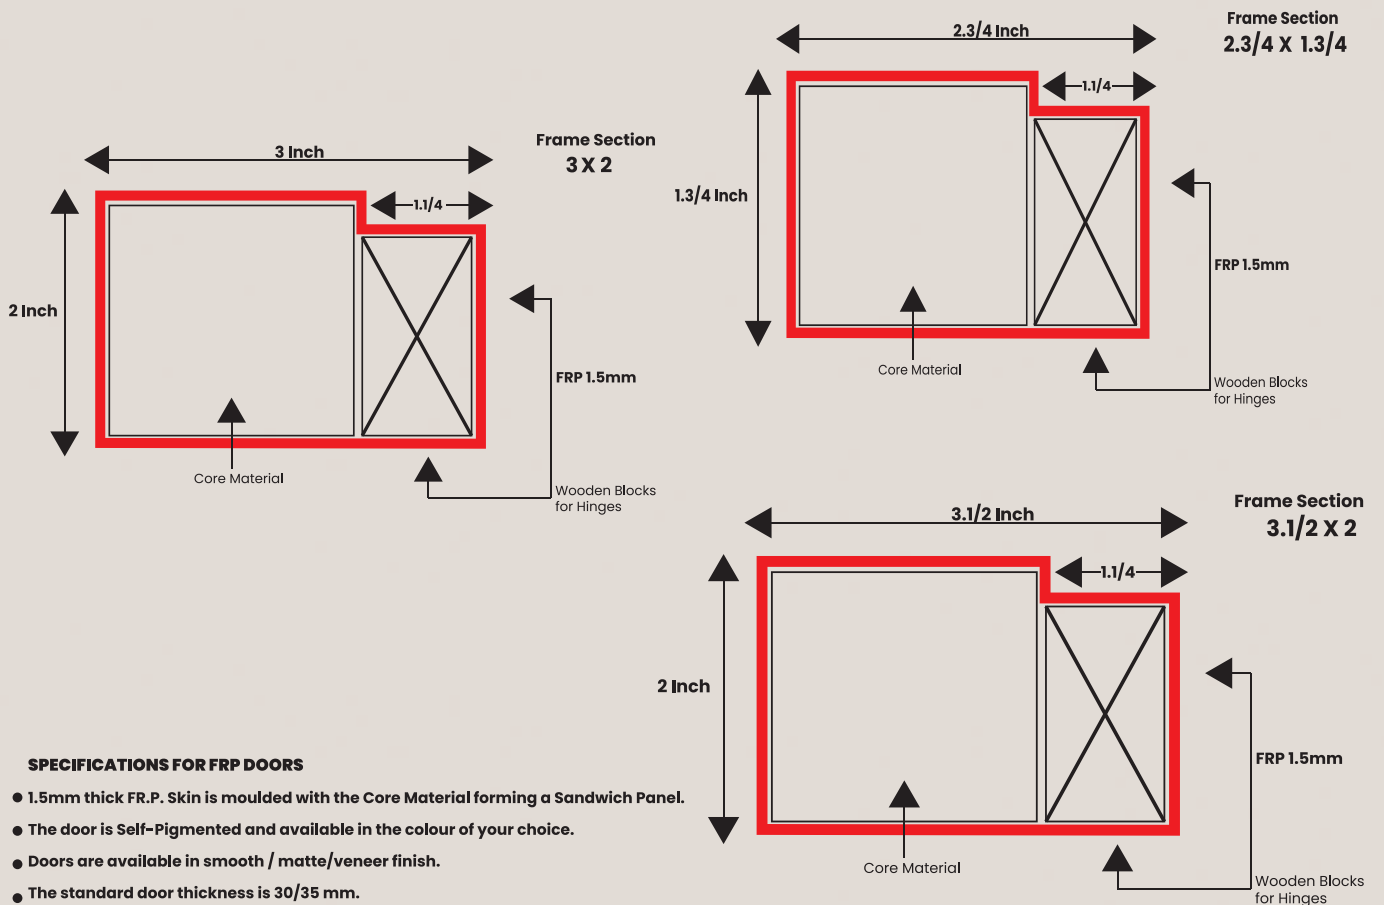

Teak

Dark Wood

Mahagony

White

Grey

Black

SPECIFICATIONS FOR FRP DOORS

- 1.5mm thick FR.P. Skin is moulded with the Core Material forming a Sandwich Panel.
- The door is Self-Pigmented and available in the colour of your choice.
- Doors are available in smooth / matte / veneer finish.
- The standard door thickness is 30/35 mm.
- Doors are available with fire-retardant properties.